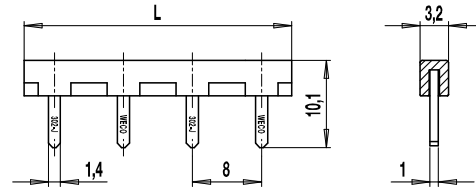

302-J

Jumper
Accessories

GENERAL INFORMATION

Pitch	8 mm
No. of poles	2 - 12
Usable with	for all types of series 302, 302-N

MATERIAL

Moulding	PVC, red
Jumpers	Copper alloy, bare

CONFIGURATIONS

Version	Poles	Item	Article number	Length (L)	PU
Standard	2	302-J/02	12.451.302	15,00 mm	100
Standard	3	302-J/03	13.451.302	23,00 mm	100
Standard	4	302-J/04	14.451.302	31,00 mm	100
Standard	5	302-J/05	15.451.302	39,00 mm	100
Standard	6	302-J/06	16.451.302	47,00 mm	100
Standard	7	302-J/07	17.451.302	55,00 mm	50
Standard	8	302-J/08	18.451.302	63,00 mm	50
Standard	9	302-J/09	19.451.302	71,00 mm	50
Standard	10	302-J/10	20.451.302	79,00 mm	50
Standard	11	302-J/11	21.451.302	87,00 mm	50
Standard	12	302-J/12	22.451.302	95,00 mm	50